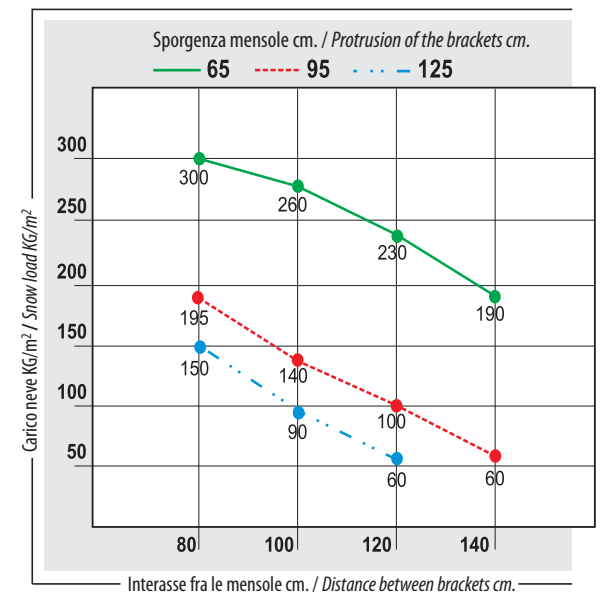

With the optional side FLAPS, you can extend and refine your canopy, a functional and original system that makes your main door unique.

Ingombri - Measures

Sistema modulare - Modular system

140* - 146* Queste misure non sono disponibili per le pensiline con sporgenza 125 cm. This measures are not available for canopies with protrusion 125 cm.