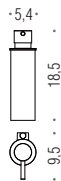

# MINI

Design: Colombo Design

**B4001**  
Porta sapone  
Soap dish holder

**B4002**  
Porta bicchiere  
Glass holder

**B9342**  
Spandisapone (L 0,15)  
Soap dispenser

**CD107**  
Appenditutto  
Hook

**CD117**  
Appenditutto  
Hook

**B4031**  
Porta salvietta ad anello  
Ring towel holder

**B4008D**  
Porta rotolo  
Paper holder

**B4008S**  
Porta rotolo  
Paper holder

**B4009**  
Porta salvietta  
Towel holder

**B4010**  
Porta salvietta  
Towel holder