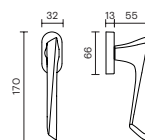

Fusital

Materiale / Material
Ottone / Brass

Maniglia porta / Door handle

Maniglia finestra / Window handle

Cromosat
Satin chrome

Neropaco
Matt black

Bronzo scuro
Dark bronze

F RS

F RS B

R8/R7/R8Y/R7Y

RB8/RB7/RB8Y/RB7Y

RG8/RG8Y

RGB8/RGB8Y

R8/R7 + BZG

RB8/RB7 + BZG

RG8 + BZG