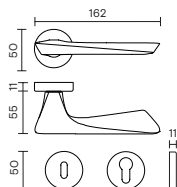

Fusital

Materiale / Material
Ottone / Brass

Maniglia porta / Door handle

Maniglia finestra / Window handle

Cromosat
Satin chrome

Neropaco
Matt black

Bronzo scuro
Dark bronze

F RS

F RS B

R8/R7/R8Y/R7Y

RB8/RB7/RB8Y/RB7Y

RG8/RG8Y

RGB8/RGB8Y

R8/R7 + BZG

RB8/RB7 + BZG

RG8 + BZG