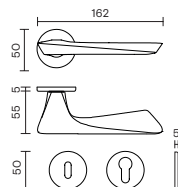

Fusital

Materiale / Material
Ottone / Brass

Maniglia porta / Door handle

Maniglia finestra / Window handle

Cromosat
Satin chrome

Neropaco
Matt black

Bronzo scuro
Dark bronze

F RS

F RS B

R8/R7/R8Y/R7Y

RB8/RB7/RB8Y/RB7Y

RG8/RG8Y

RGB8/RGB8Y

R8/R7 + BZG

RB8/RB7 + BZG

RG8 + BZG