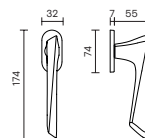

Fusital

Materiale / Material
Ottone / Brass

Maniglia porta / Door handle

Maniglia finestra / Window handle

Cromosat
Satin chrome

Neropaco
Matt black

Bronzo scuro
Dark bronze

F RS

F RS B

R8/R7/R8Y/R7Y

RB8/RB7/RB8Y/RB7Y

RG8/RG8Y

RGB8/RGB8Y

R8/R7 + BZG

RB8/RB7 + BZG

RG8 + BZG