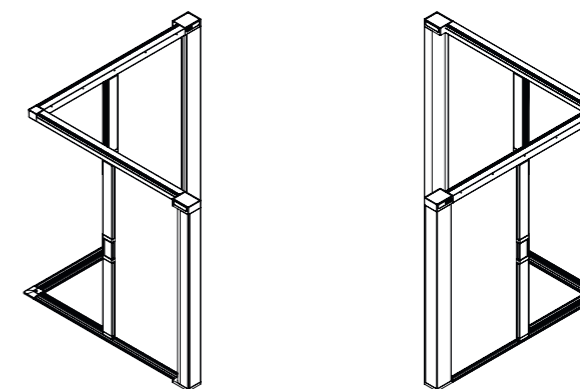

Beyond the possible. Beyond all size.

Oltre L is a high-tech wraparound flyscreen that covers large dimensions, also realizing angular openings. Oltre L can reach up to 4,5 meters by door, 9 meters on two doors. It is a unique product: guides with upper and lower zip; controlled opening to stop the flyscreen in any position and a floor profile of only 12,5 mm. The handle is integrated in the sliding profile to ensure an elegant and functional design at the same time.

Profilo di scorrimento carrabile
Carriageable sliding profile
12,5 mm

Guide con zip superiore e inferiore
Top and bottom zip guides

Anta singola
One door

Doppia anta
Double door

Ante ad angolo
Corner doors