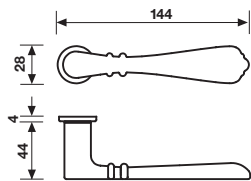

Dimensioni Sizes	Codice Code	Finitura Finish	EAN R8	EAN R7	EAN RG8

GL8

Orsatin	—	*	*
Bronzop	—	*	*
Light Black	—	*	*
Rame	—	*	*