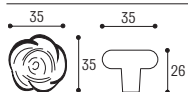

Oro lucido
Polished gold

Nickel satinato
Satinated Nickel

Bronzo yesterday
Yesterday bronze

ROSA
Pomolino per mobile Ø 35
Furniture handle Ø 35

Cod. K1 CS 25
€ 7,80

Cod. K1 CL 25
€ 7,80

Cod. K1 OZ 25
€ 7,80